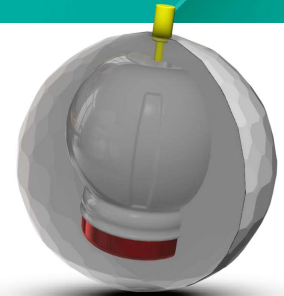

STORM[®]

14-16 lbs.

12-13 lbs.

ROAD WARRIOR[™]

PRODUCT DETAILS:

COVERSTOCK: R2S[™] DEEP Pearl

CORE: Inverted Fe²[™] A.I. Core

FACTORY FINISH: Power Edge[™]

COLOR: Sapphire/Steel

FLARE POTENTIAL: Medium-High

FRAGRANCE: Peppermint Patty

AVAILABLE WEIGHTS: 12-16 lbs.

PRODUCT SKU: VWR

	RG	DIFF
16 lb	2.55	0.045
15 lb	2.55	0.045
14 lb	2.55	0.045
13 lb	2.58	0.047
12 lb	2.64	0.037