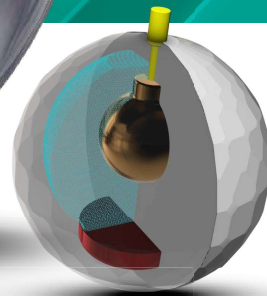

STORM[®]

14-16 lbs.

12-13 lbs.

ROAD WARRIOR[™]

PRODUCT DETAILS:

COVERSTOCK: R2S[™] DEEP Pearl

CORE: Inverted Fe²[™] A.I. Core

FACTORY FINISH: Power Edge[™]

COLOR: Sapphire/Steel

FLARE POTENTIAL: Medium-High

FRAGRANCE: Peppermint Patty

AVAILABLE WEIGHTS: 12-16 lbs.

PRODUCT SKU: VWR

	RG	DIFF
16 lb	2.55	0.045
15 lb	2.55	0.045
14 lb	2.55	0.045
13 lb	2.58	0.047
12 lb	2.64	0.037